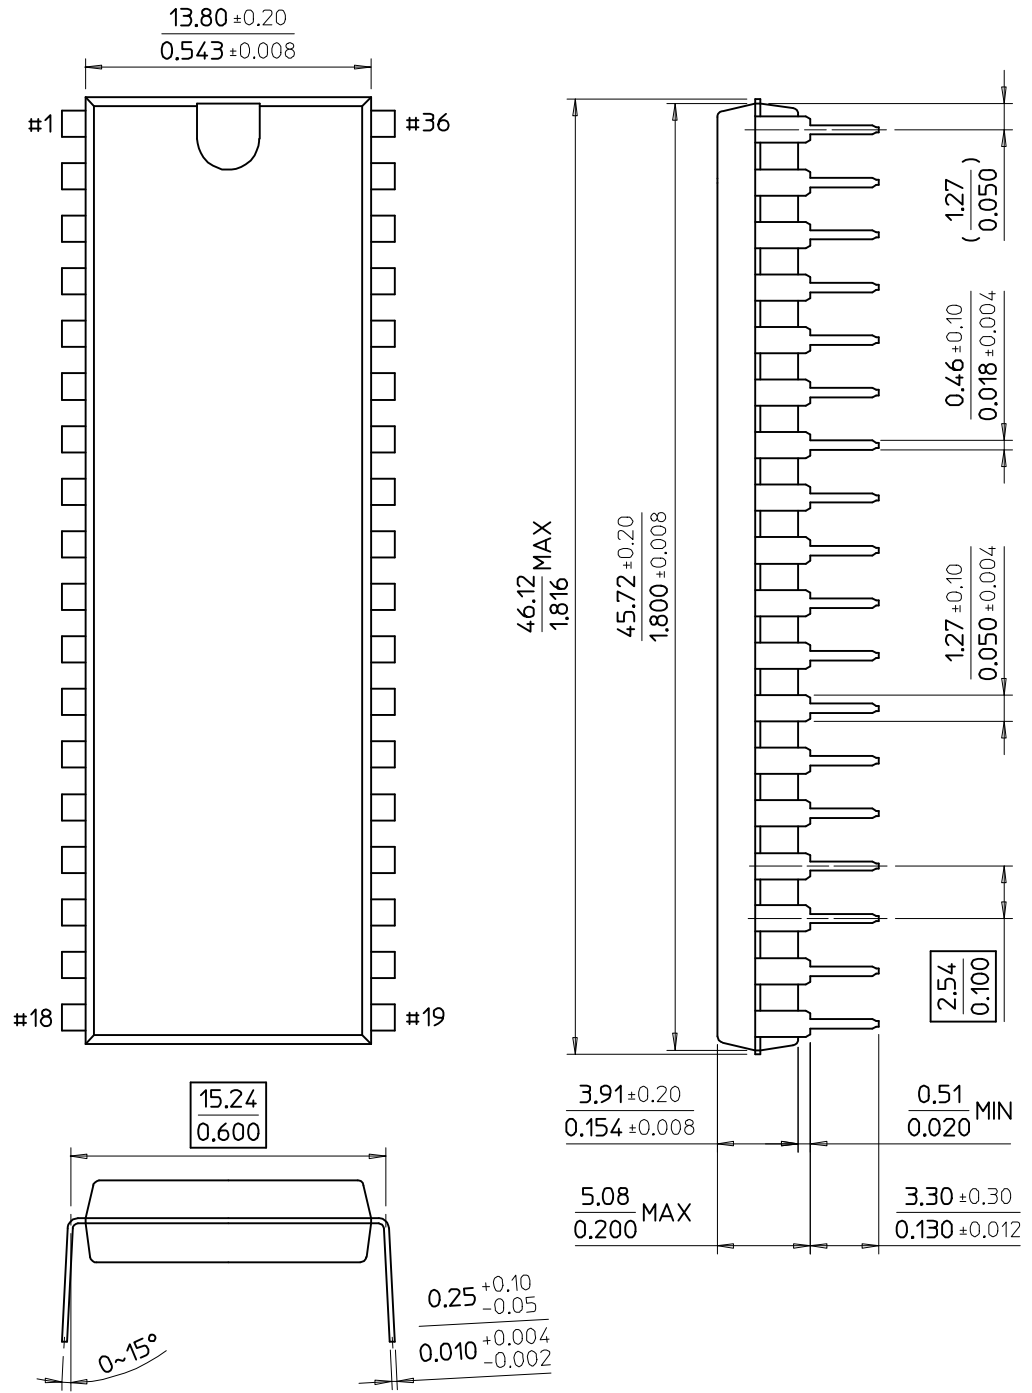

36-DIP-600

Dimensions in Millimeters/inches

SAMSUNG ELECTRONICS CO.,LTD.